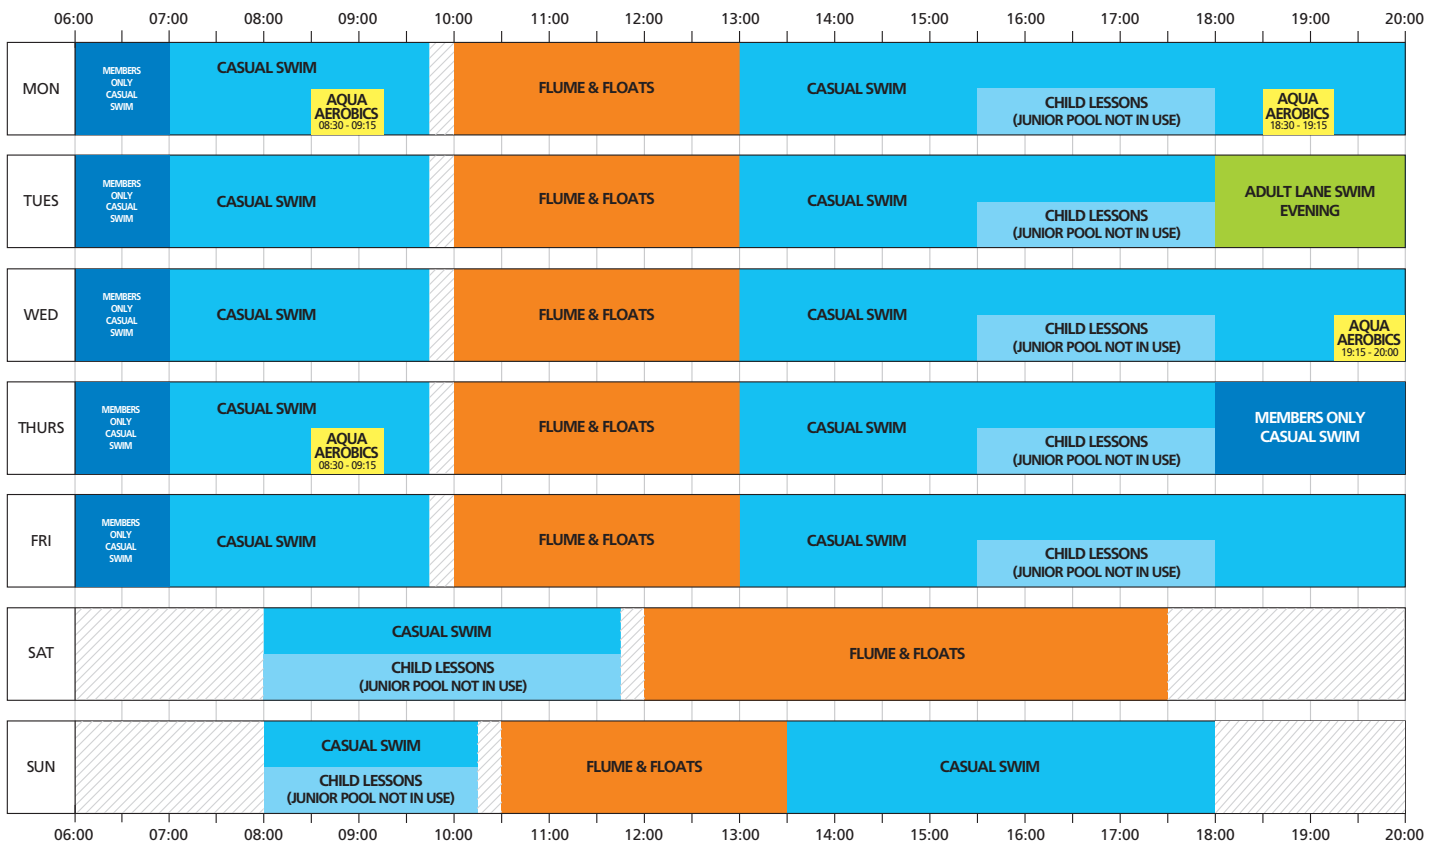

TERM TIME SWIM TIMETABLE

SCHOOL HOLIDAY SWIM TIMETABLE

School, Pre-School & Child Lessons indicates Junior Pool in use. Aqua Aerobics indicates 2 lanes in use. Casual Swim includes lanes subject to availability. All sessions subject to availability and capacity. Aqua Aerobics is not available on Bank Holiday Mondays. Information correct at time of going to print but may be subject to change.  Pool closed