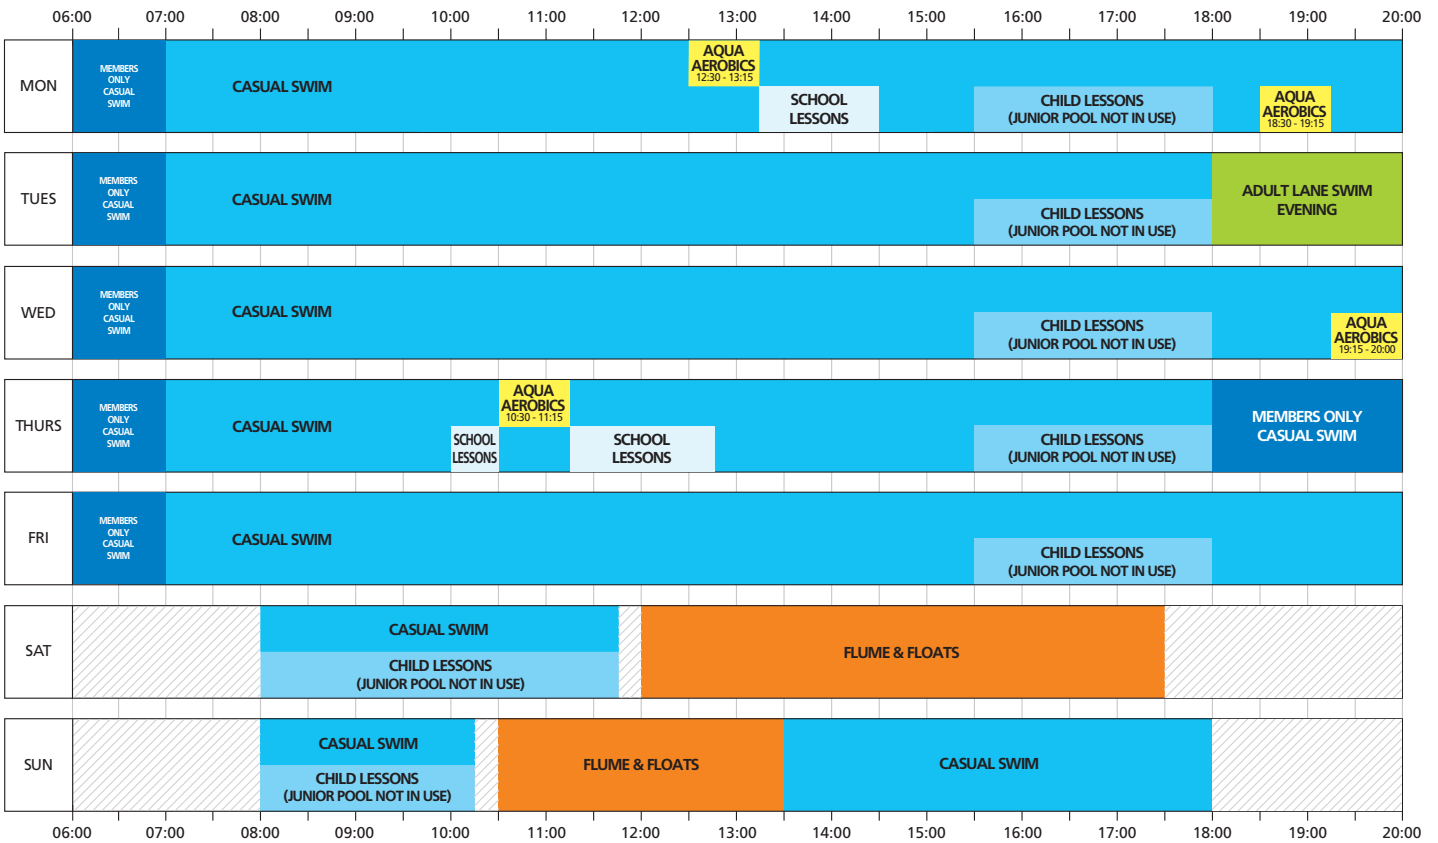

TERM TIME SWIM TIMETABLE

SCHOOL HOLIDAY SWIM TIMETABLE

School, Pre-School & Child Lessons indicates Junior Pool in use. Aqua Aerobics indicates 2 lanes in use. Casual Swim includes lanes subject to availability. All sessions subject to availability and capacity. Aqua Aerobics is not available on Bank Holiday Mondays. Information correct at time of going to print but may be subject to change.  Pool closed