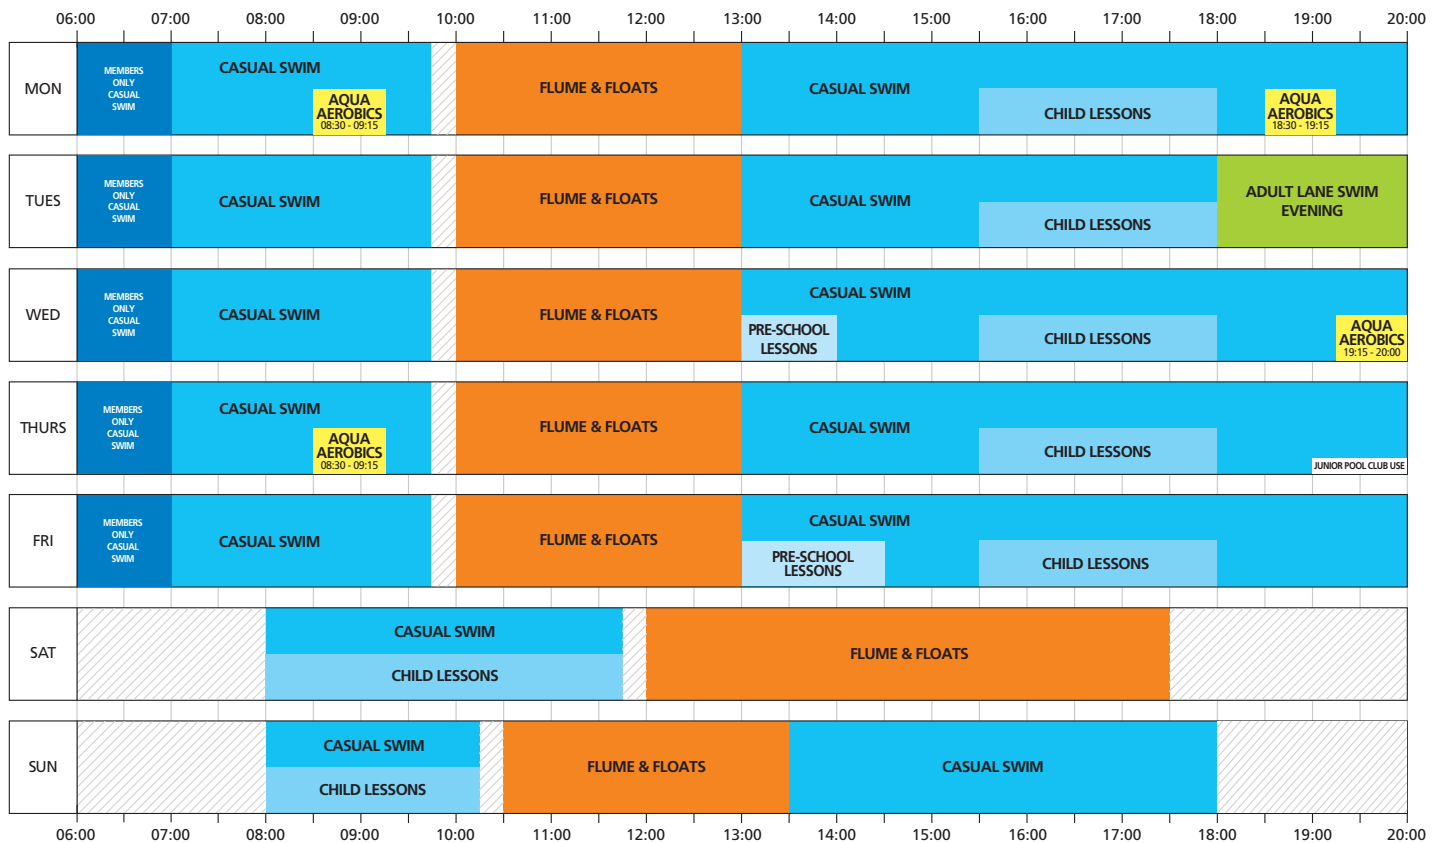

TERM TIME SWIM TIMETABLE

SCHOOL HOLIDAY SWIM TIMETABLE

School, Pre-School & Child Lessons indicates Junior Pool in use. Aqua Aerobics indicates 2 lanes in use. Casual Swim includes lanes subject to availability. All sessions subject to availability and capacity. Aqua Aerobics is not available on Bank Holiday Mondays. Information correct at time of going to print but may be subject to change.  Pool closed