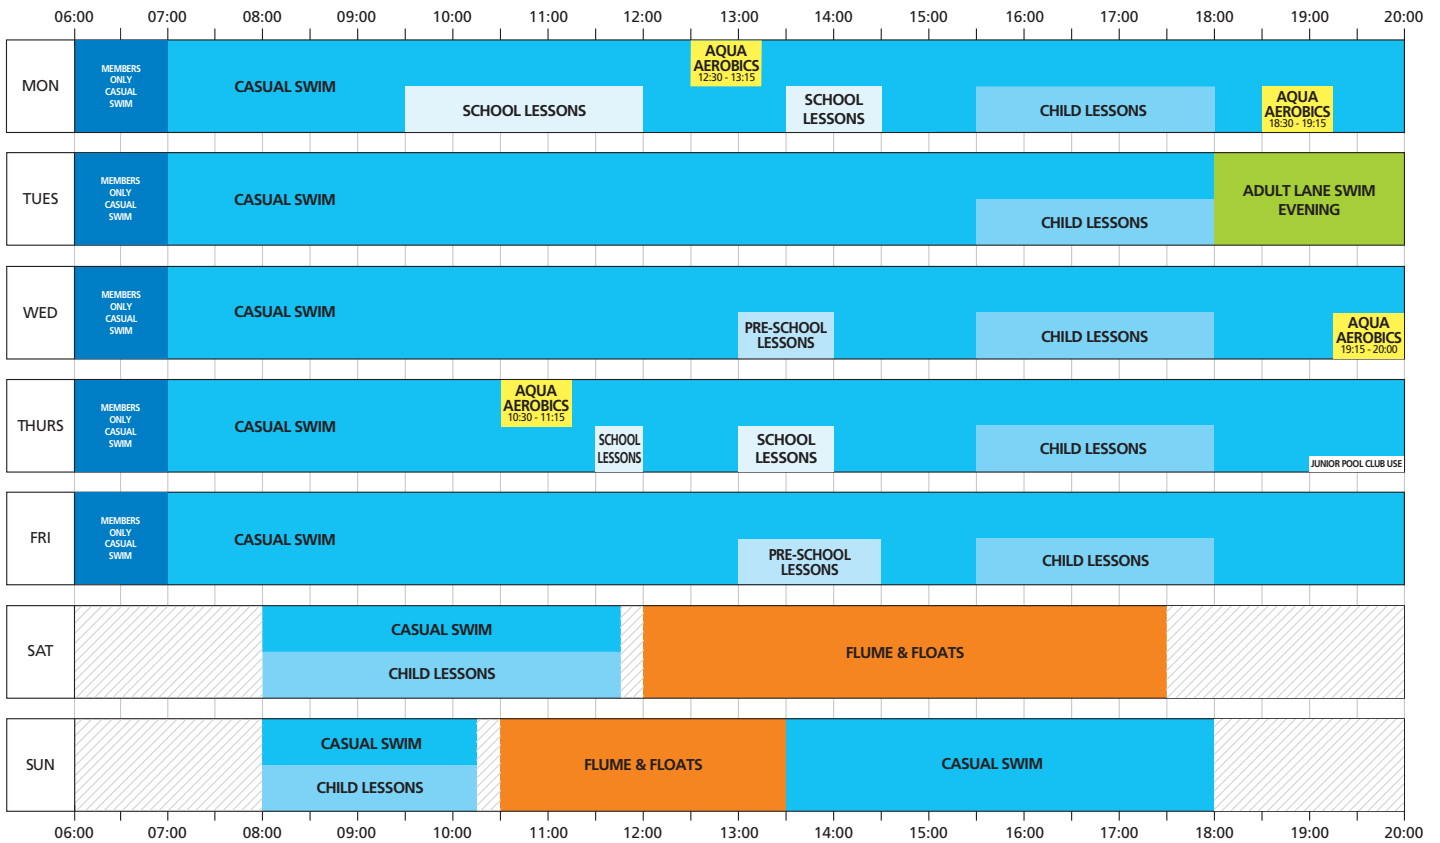

TERM TIME SWIM TIMETABLE

SCHOOL HOLIDAY SWIM TIMETABLE

School, Pre-School & Child Lessons indicates Junior Pool in use. Aqua Aerobics indicates 2 lanes in use. Casual Swim includes lanes subject to availability. All sessions subject to availability and capacity. Aqua Aerobics is not available on Bank Holiday Mondays. Information correct at time of going to print but may be subject to change.  Pool closed