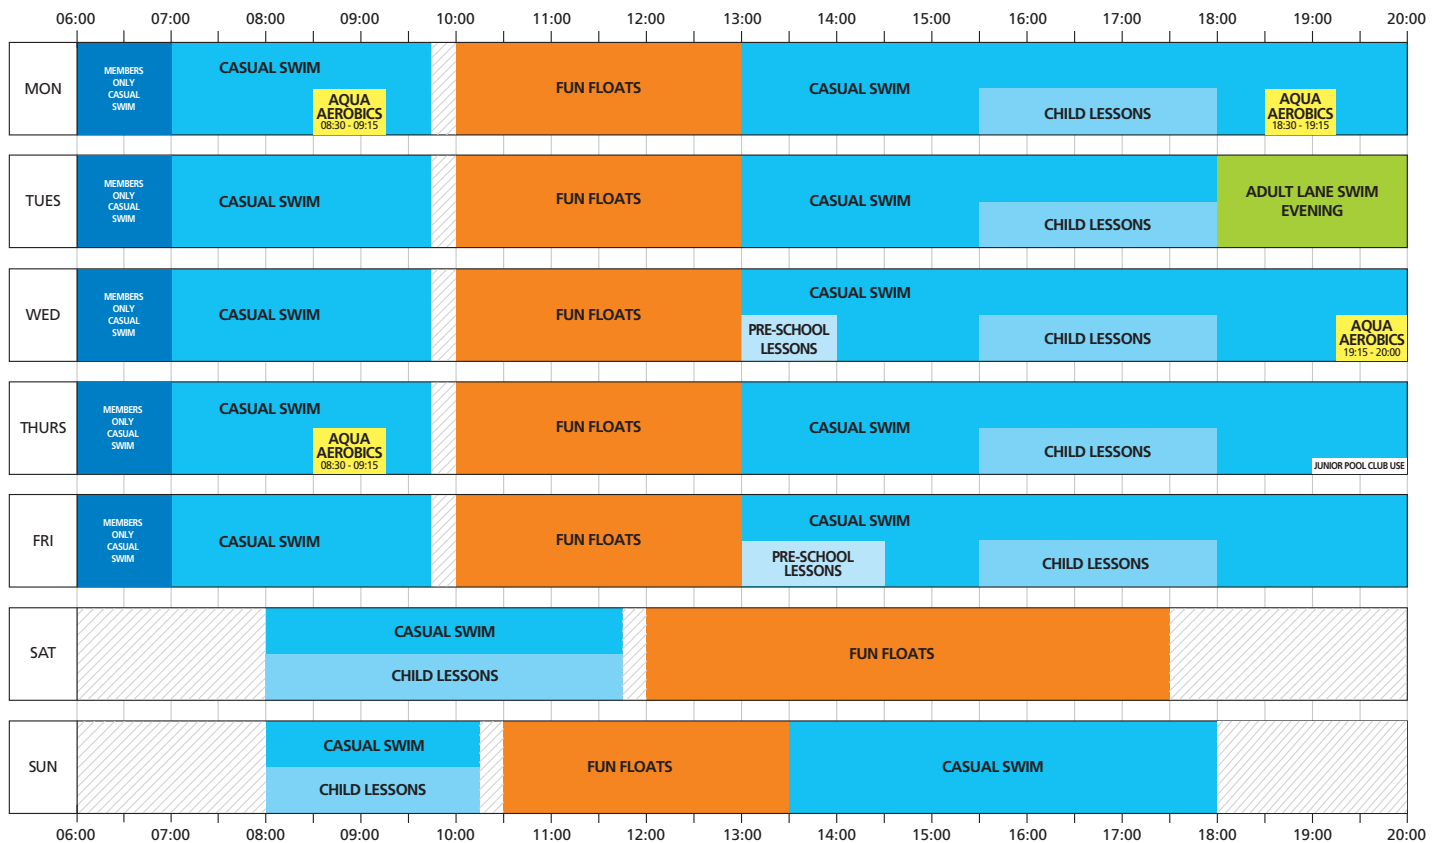

TERM TIME SWIM TIMETABLE

SCHOOL HOLIDAY SWIM TIMETABLE

School, Pre-School & Child Lessons indicates Junior Pool in use. Aqua Aerobics indicates 2 lanes in use. Casual Swim includes lanes subject to availability. All sessions subject to availability and capacity. Aqua Aerobics is not available on Bank Holiday Mondays. Information correct at time of going to print but may be subject to change.  Pool closed