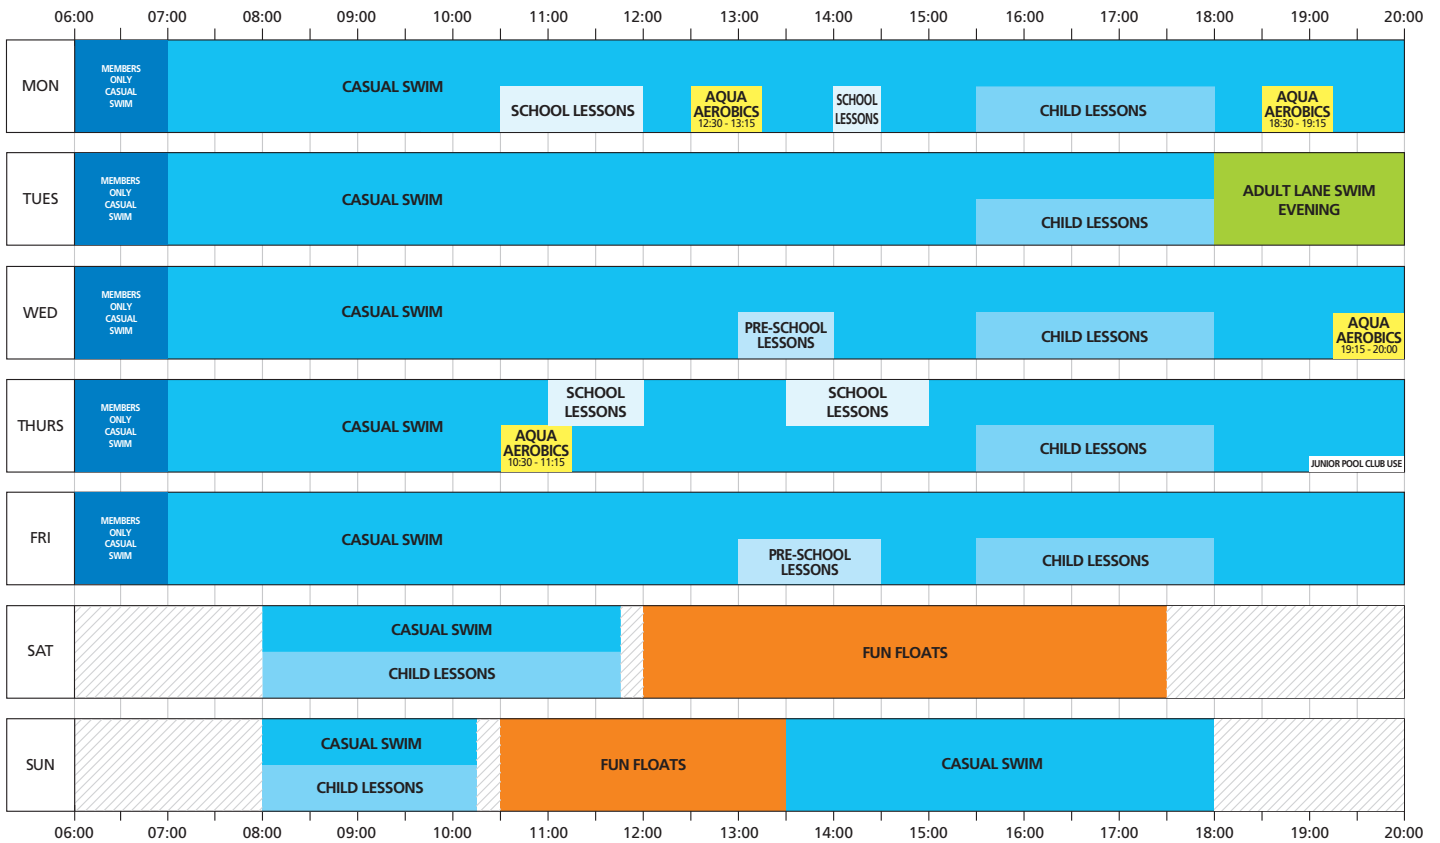

TERM TIME SWIM TIMETABLE

SCHOOL HOLIDAY SWIM TIMETABLE

School, Pre-School & Child Lessons indicates Junior Pool in use. Aqua Aerobics indicates 2 lanes in use. Casual Swim includes lanes subject to availability. All sessions subject to availability and capacity. Aqua Aerobics is not available on Bank Holiday Mondays. Information correct at time of going to print but may be subject to change.  Pool closed