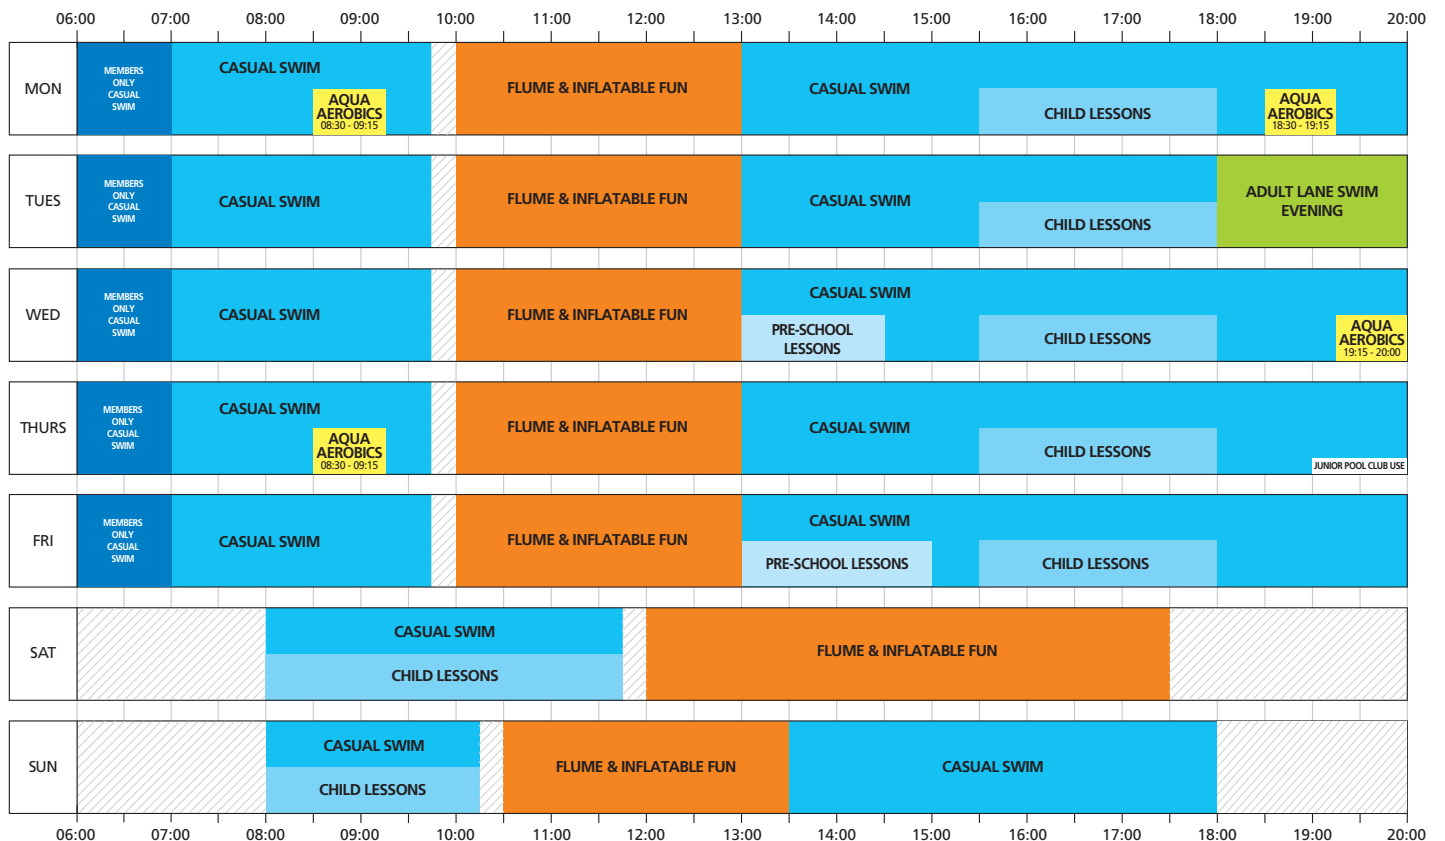

TERM TIME SWIM TIMETABLE

SCHOOL HOLIDAY SWIM TIMETABLE

School, Pre-School & Child Lessons indicates Junior Pool in use. Aqua Aerobics indicates 2 lanes in use. Casual Swim includes lanes subject to availability. All sessions subject to availability and capacity. Aqua Aerobics is not available on Bank Holiday Mondays. Information correct at time of going to print but may be subject to change.  Pool closed