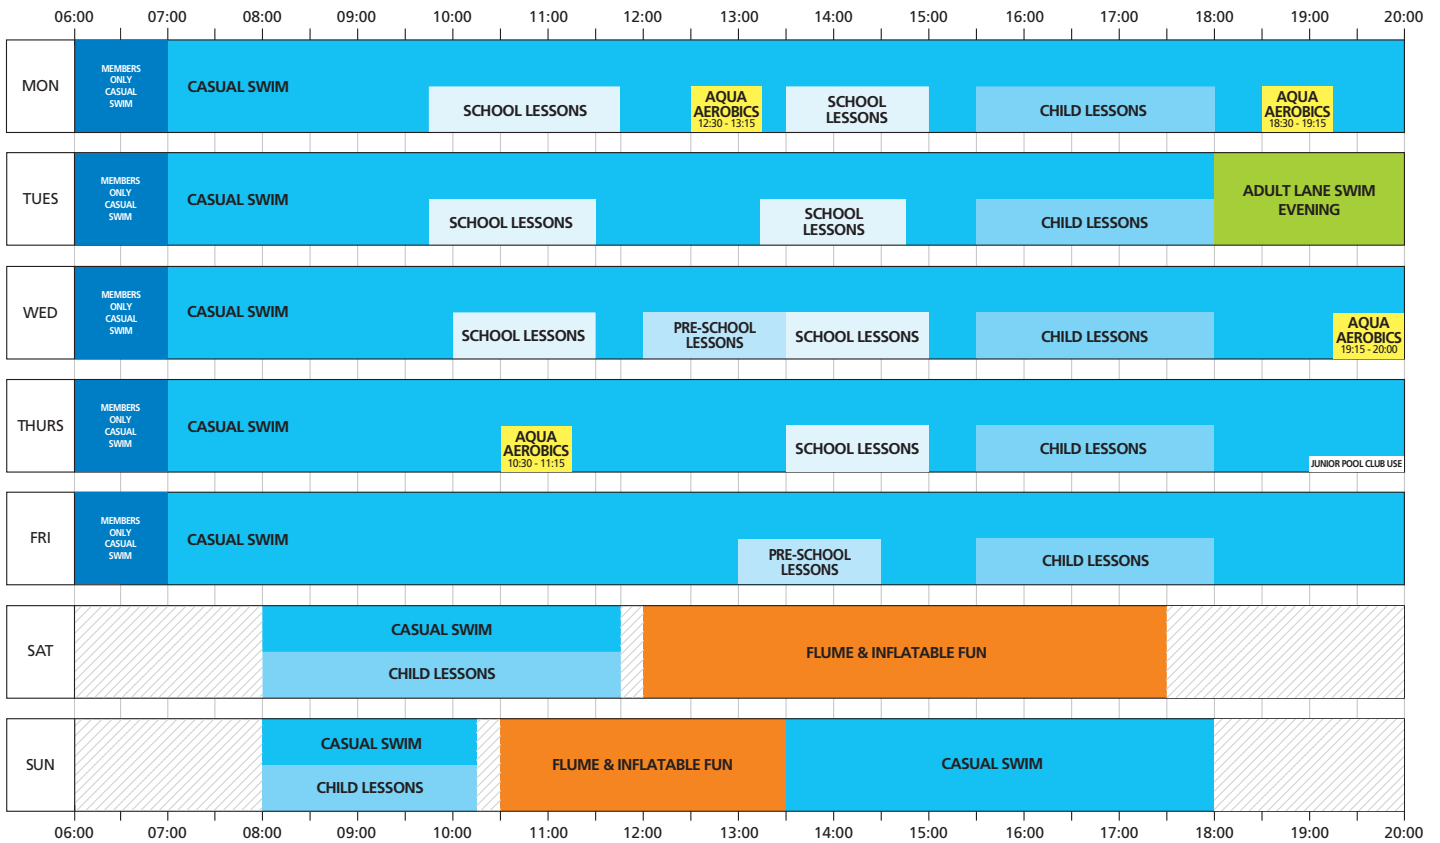

TERM TIME SWIM TIMETABLE

SCHOOL HOLIDAY SWIM TIMETABLE

School, Pre-School & Child Lessons indicates Junior Pool in use. Aqua Aerobics indicates 2 lanes in use. Casual Swim includes lanes subject to availability. All sessions subject to availability and capacity. Aqua Aerobics is not available on Bank Holiday Mondays. Information correct at time of going to print but may be subject to change.  Pool closed