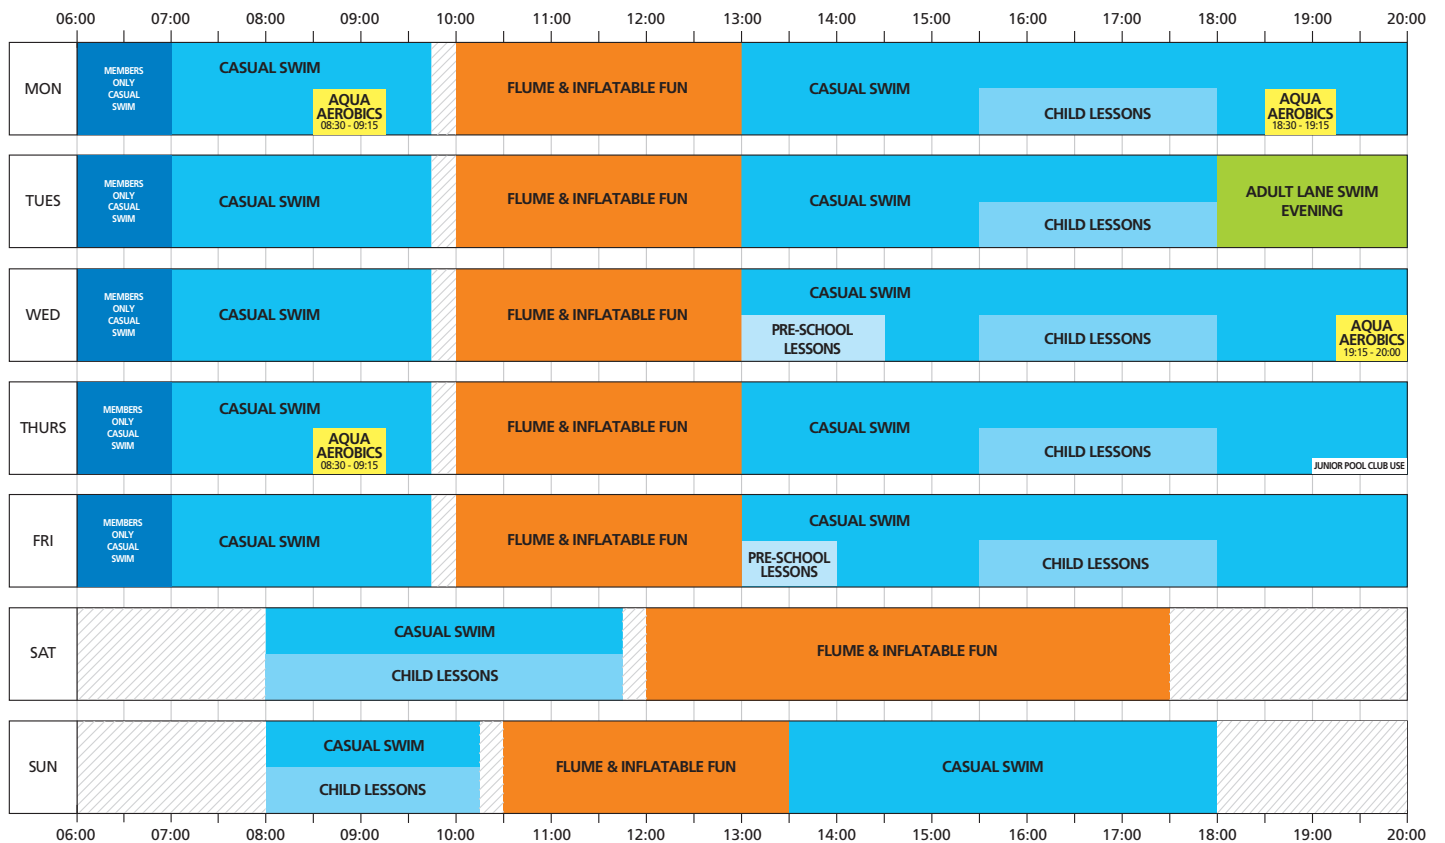

TERM TIME SWIM TIMETABLE

SCHOOL HOLIDAY SWIM TIMETABLE

School, Pre-School & Child Lessons indicates Junior Pool in use. Aqua Aerobics indicates 2 lanes in use. Casual Swim includes lanes subject to availability. All sessions subject to availability and capacity. Aqua Aerobics is not available on Bank Holiday Mondays. Information correct at time of going to print but may be subject to change.  Pool closed