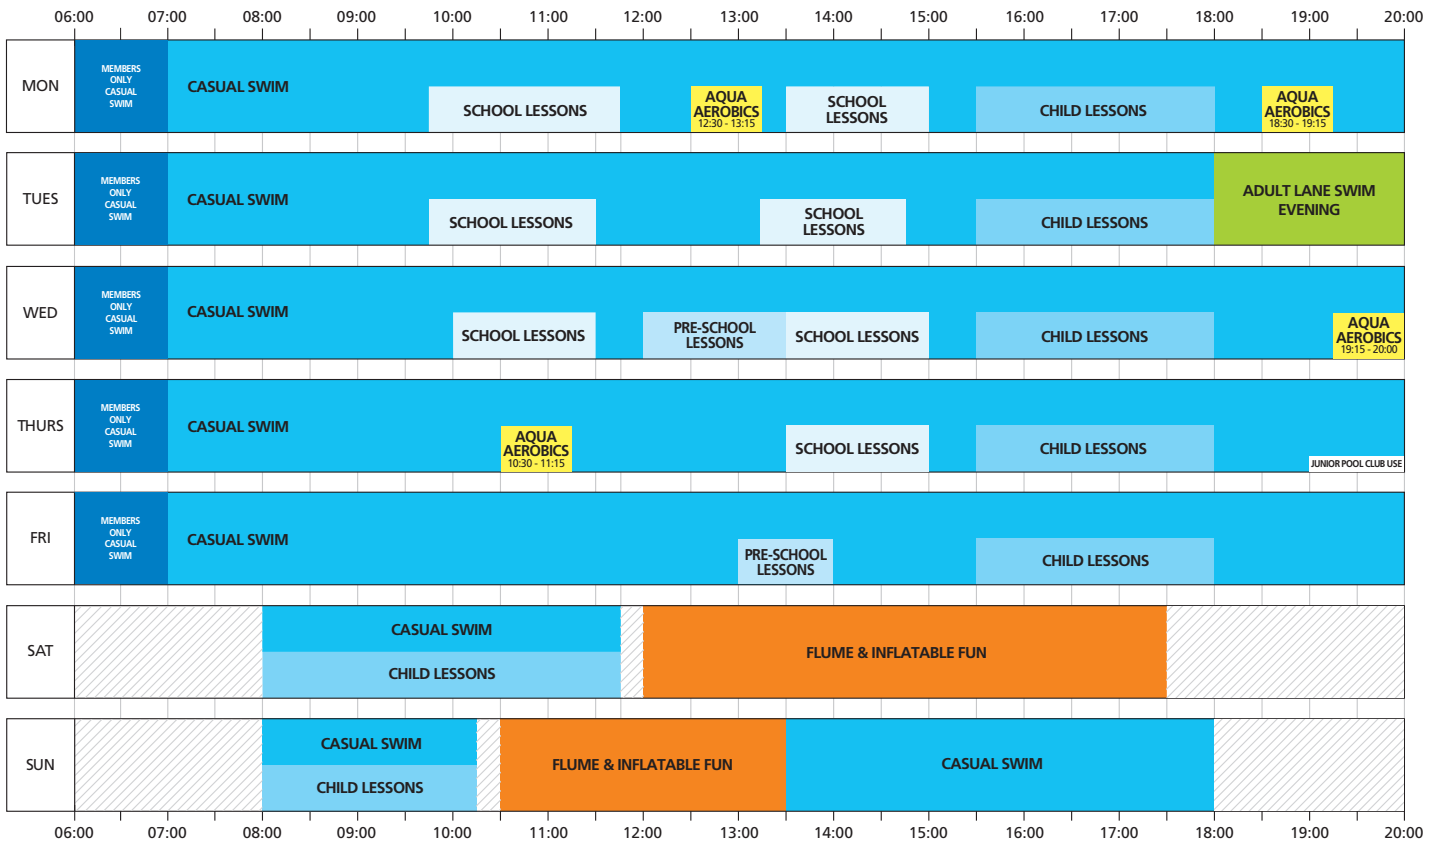

TERM TIME SWIM TIMETABLE

SCHOOL HOLIDAY SWIM TIMETABLE

School, Pre-School & Child Lessons indicates Junior Pool in use. Aqua Aerobics indicates 2 lanes in use. Casual Swim includes lanes subject to availability. All sessions subject to availability and capacity. Aqua Aerobics is not available on Bank Holiday Mondays. Information correct at time of going to print but may be subject to change.  Pool closed