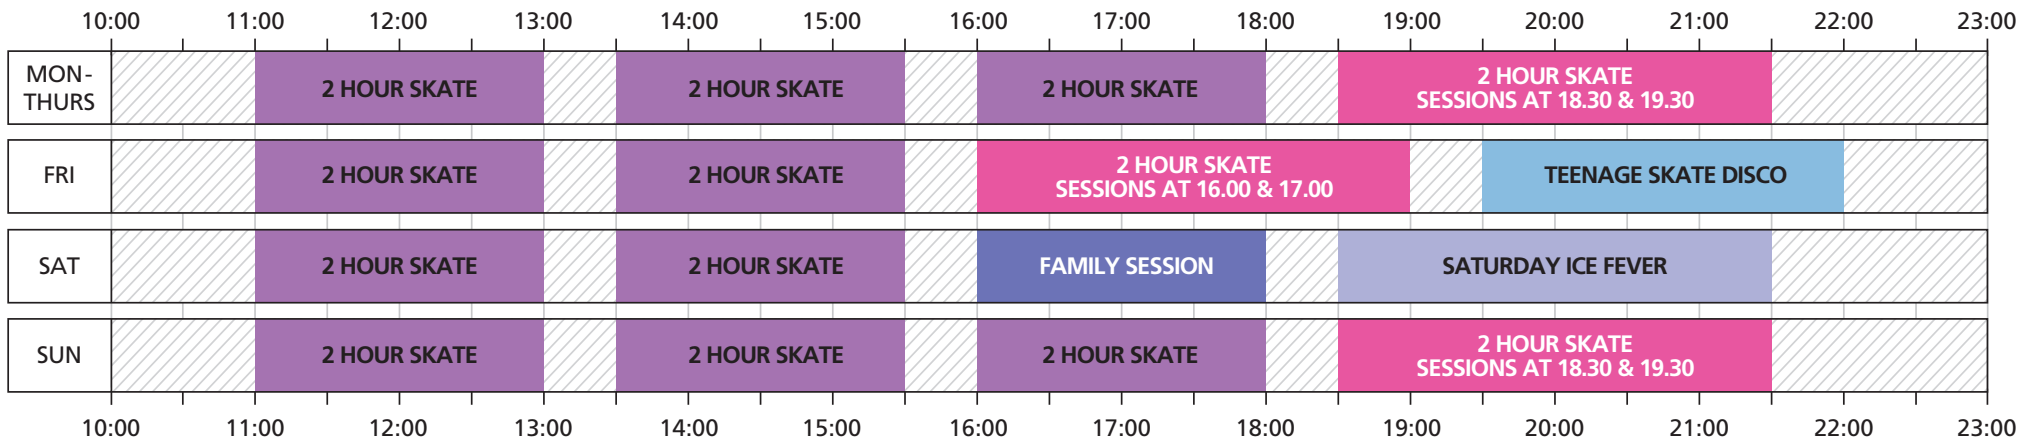

TERM TIME ICE SKATE TIMETABLE

SCHOOL HOLIDAY ICE SKATE TIMETABLE

Open Ice sessions may include a mid session resurface of the ice. All lessons must be pre-booked. Attend a midweek lesson during term time and enjoy a free skating session after your lesson. Book online or phone for details.