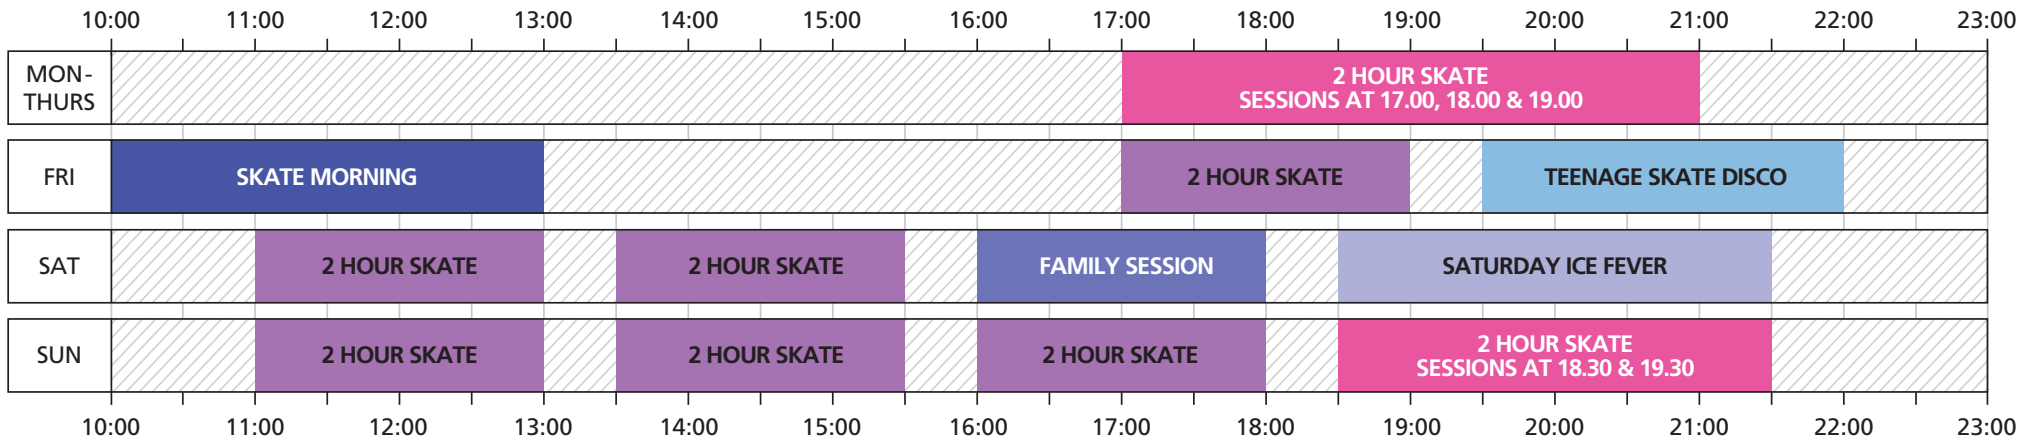

TERM TIME ICE SKATE TIMETABLE

SCHOOL HOLIDAY ICE SKATE TIMETABLE

Open Ice sessions may include a mid session resurface of the ice. All lessons must be pre-booked. Attend a midweek lesson during term time and enjoy a free skating session after your lesson. Book online or phone for details.