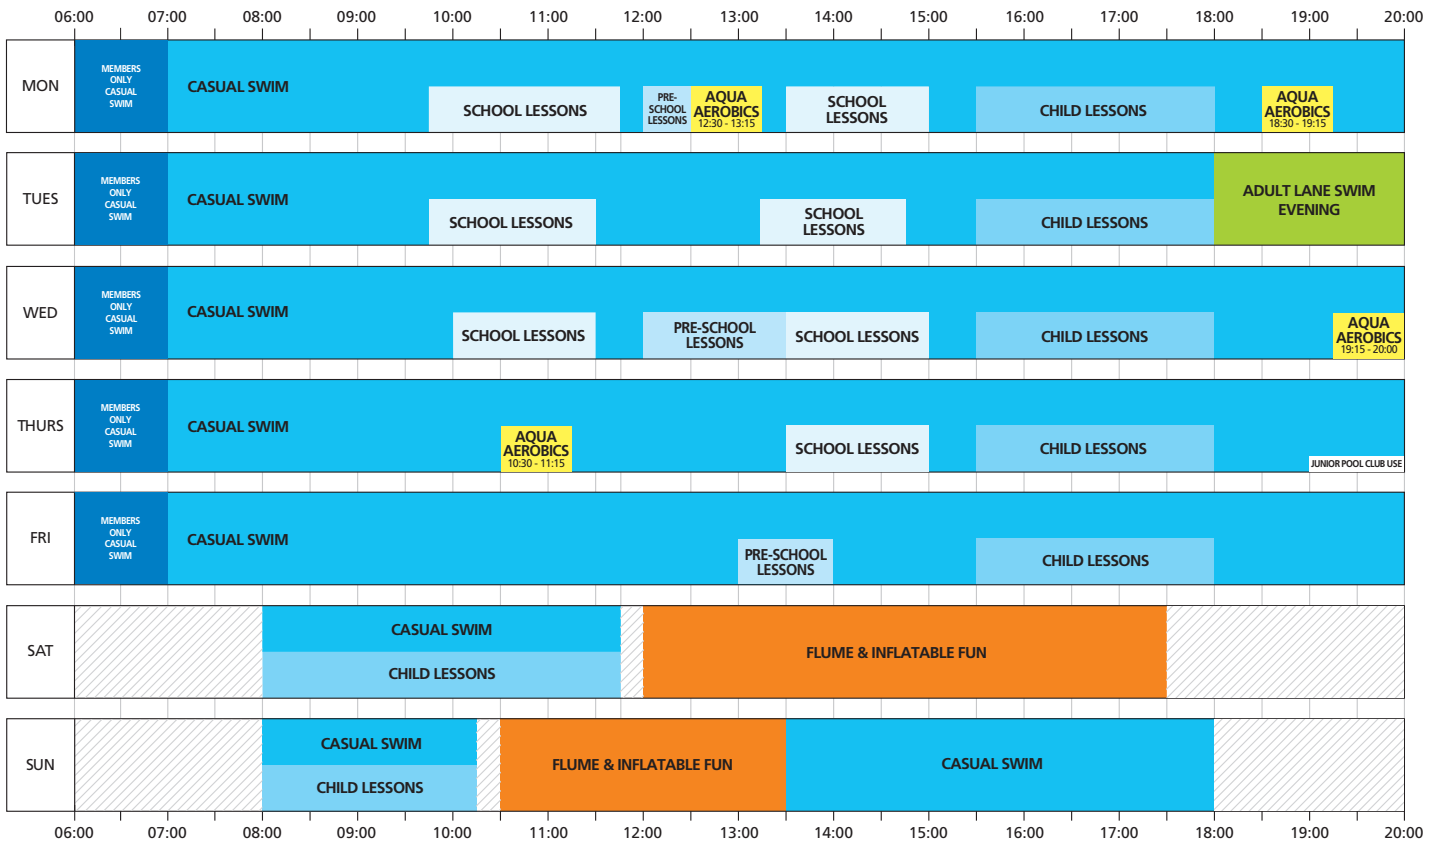

# TERM TIME SWIM TIMETABLE

# SCHOOL HOLIDAY SWIM TIMETABLE

School, Pre-School & Child Lessons indicates Junior Pool in use. Aqua Aerobics indicates 2 lanes in use. Casual Swim includes lanes subject to availability. All sessions subject to availability and capacity. Aqua Aerobics is not available on Bank Holiday Mondays. Information correct at time of going to print but may be subject to change.  Pool closed