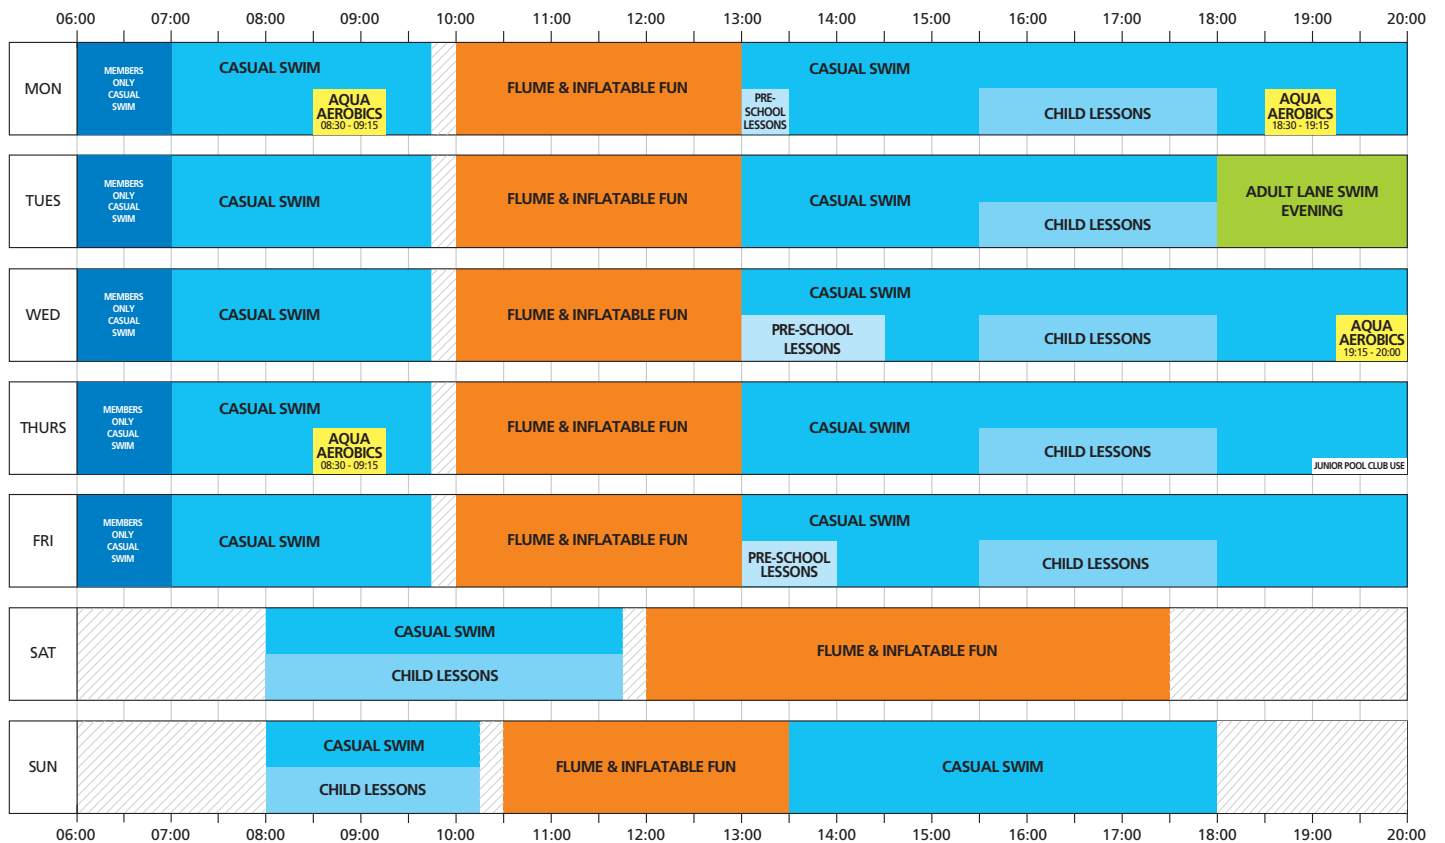

# TERM TIME SWIM TIMETABLE

# SCHOOL HOLIDAY SWIM TIMETABLE

School, Pre-School & Child Lessons indicates Junior Pool in use. Aqua Aerobics indicates 2 lanes in use. Casual Swim includes lanes subject to availability. All sessions subject to availability and capacity. Aqua Aerobics is not available on Bank Holiday Mondays. Information correct at time of going to print but may be subject to change.  Pool closed