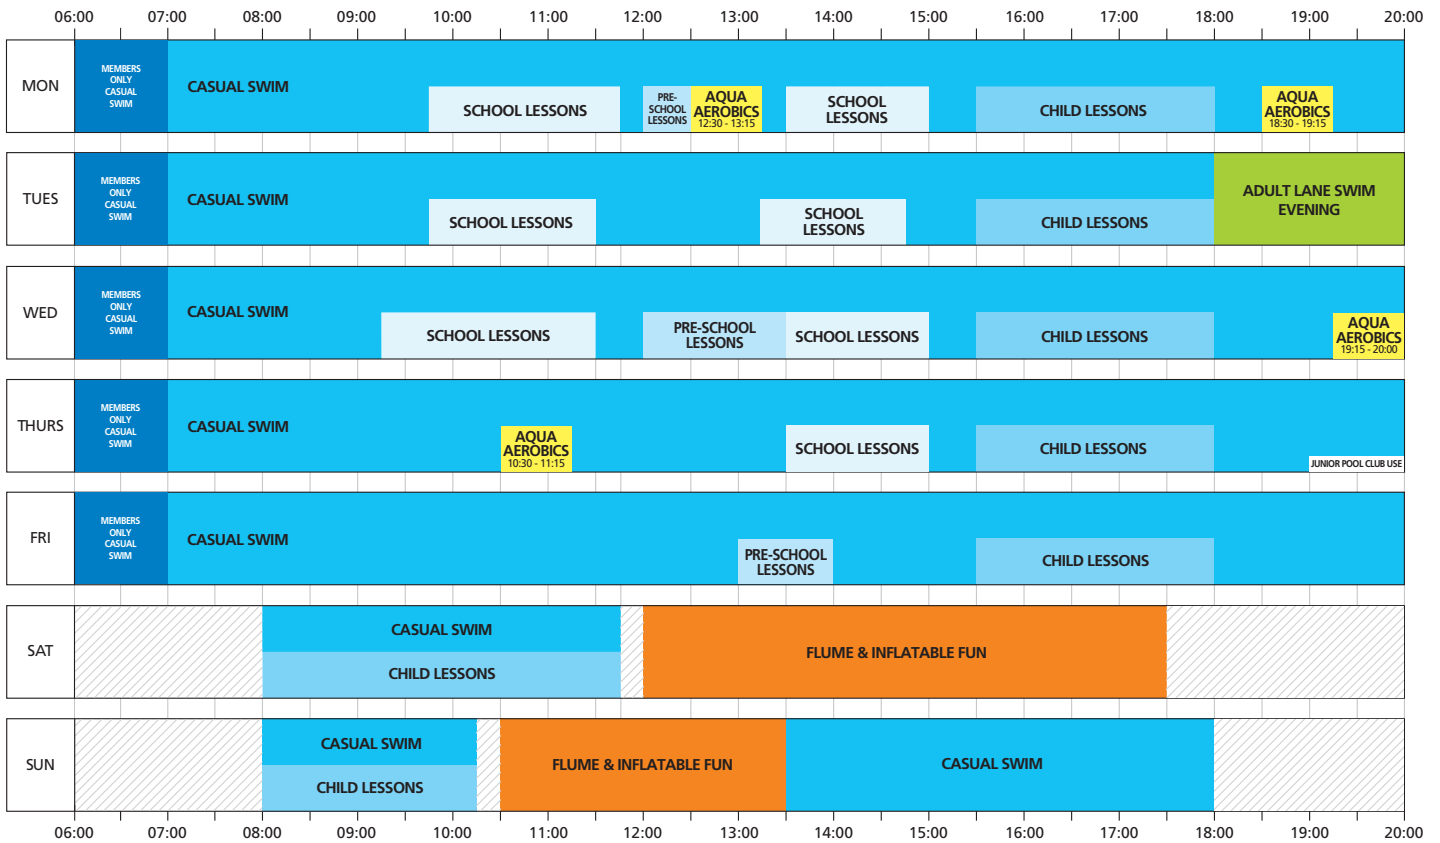

# TERM TIME SWIM TIMETABLE

# SCHOOL HOLIDAY SWIM TIMETABLE

School, Pre-School & Child Lessons indicates Junior Pool in use. Aqua Aerobics indicates 2 lanes in use. Casual Swim includes lanes subject to availability. All sessions subject to availability and capacity. Aqua Aerobics is not available on Bank Holiday Mondays. Information correct at time of going to print but may be subject to change.  Pool closed