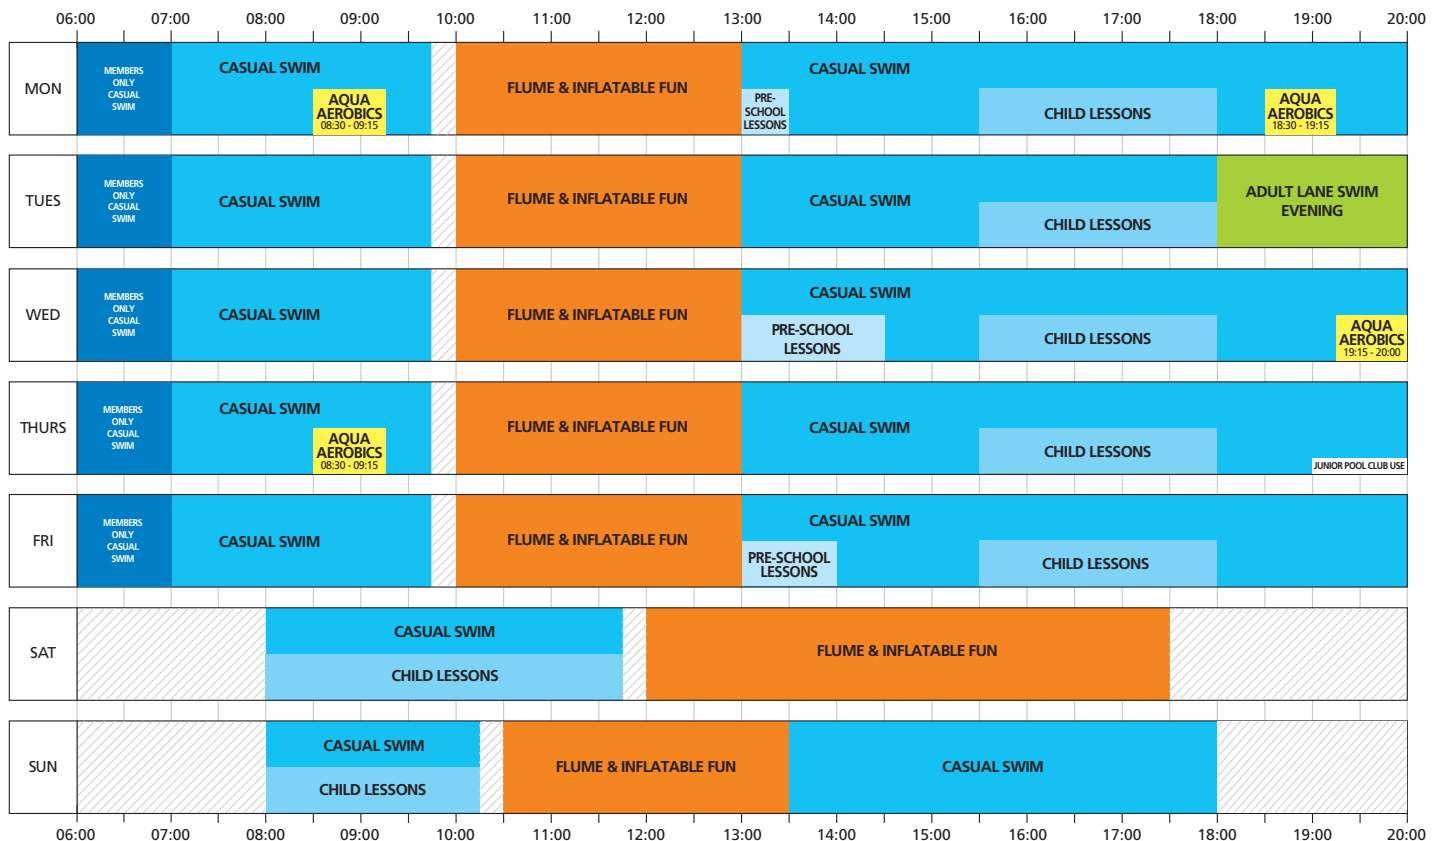

# TERM TIME SWIM TIMETABLE

# SCHOOL HOLIDAY SWIM TIMETABLE

School, Pre-School & Child Lessons indicates Junior Pool in use. Aqua Aerobics indicates 2 lanes in use. Casual Swim includes lanes subject to availability. All sessions subject to availability and capacity. Aqua Aerobics is not available on Bank Holiday Mondays. Information correct at time of going to print but may be subject to change.  Pool closed