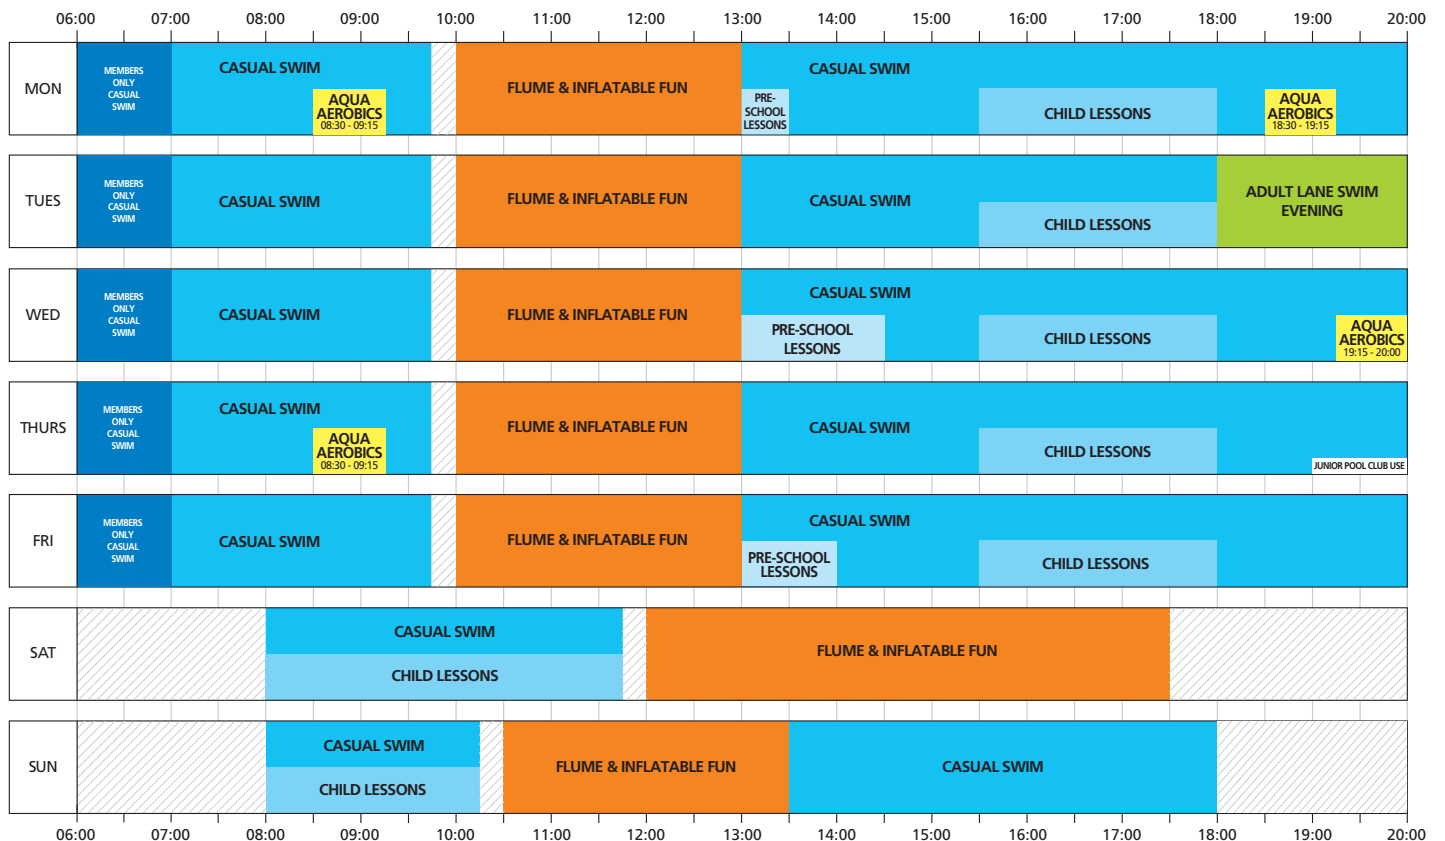

TERM TIME SWIM TIMETABLE

SCHOOL HOLIDAY SWIM TIMETABLE

School, Pre-School & Child Lessons indicates Junior Pool in use. Aqua Aerobics indicates 2 lanes in use. Casual Swim includes lanes subject to availability. All sessions subject to availability and capacity. Aqua Aerobics is not available on Bank Holiday Mondays. Information correct at time of going to print but may be subject to change.  Pool closed