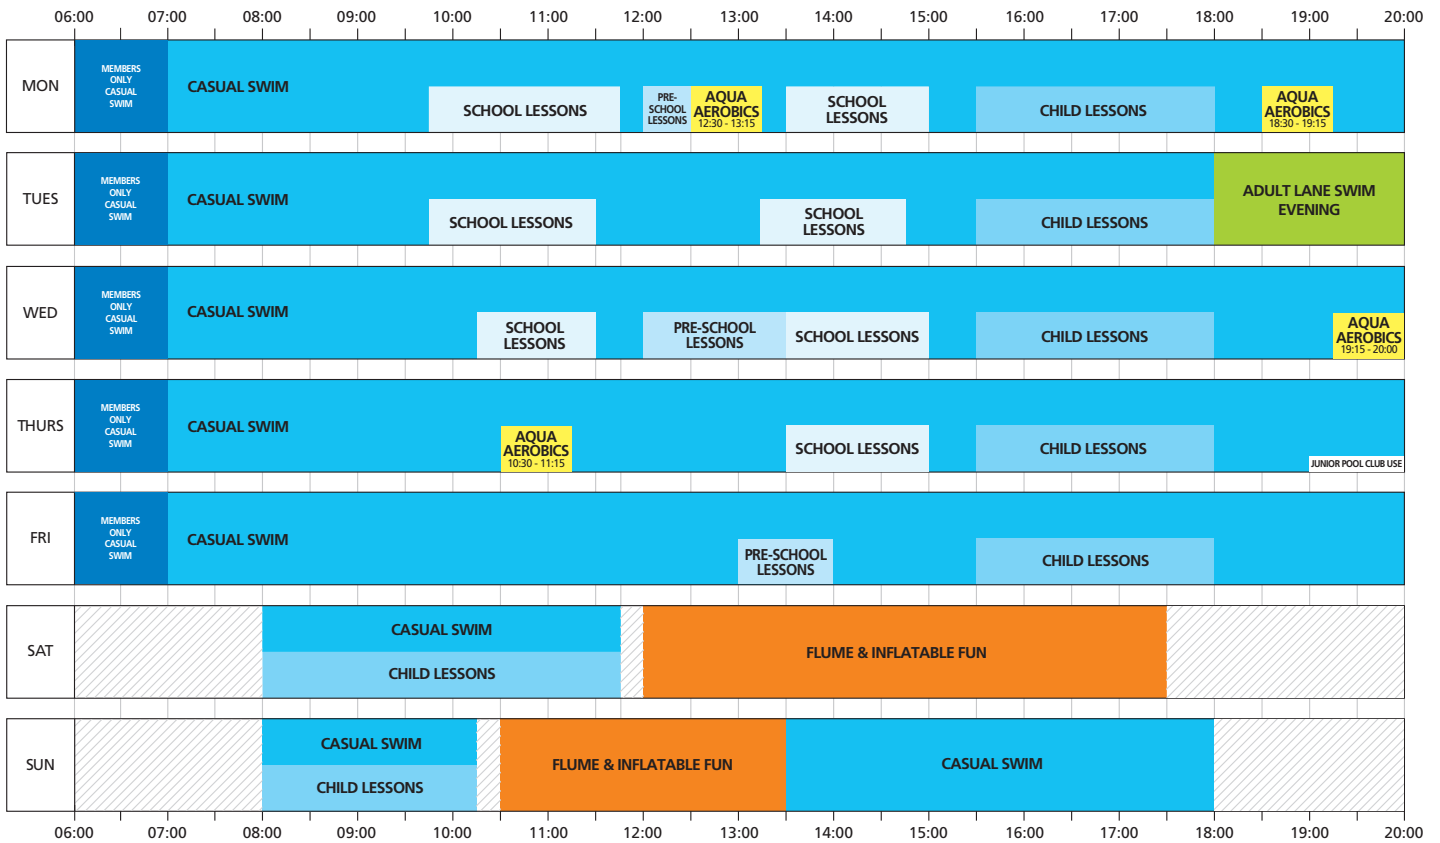

TERM TIME SWIM TIMETABLE

SCHOOL HOLIDAY SWIM TIMETABLE

School, Pre-School & Child Lessons indicates Junior Pool in use. Aqua Aerobics indicates 2 lanes in use. Casual Swim includes lanes subject to availability. All sessions subject to availability and capacity. Aqua Aerobics is not available on Bank Holiday Mondays. Information correct at time of going to print but may be subject to change.  Pool closed