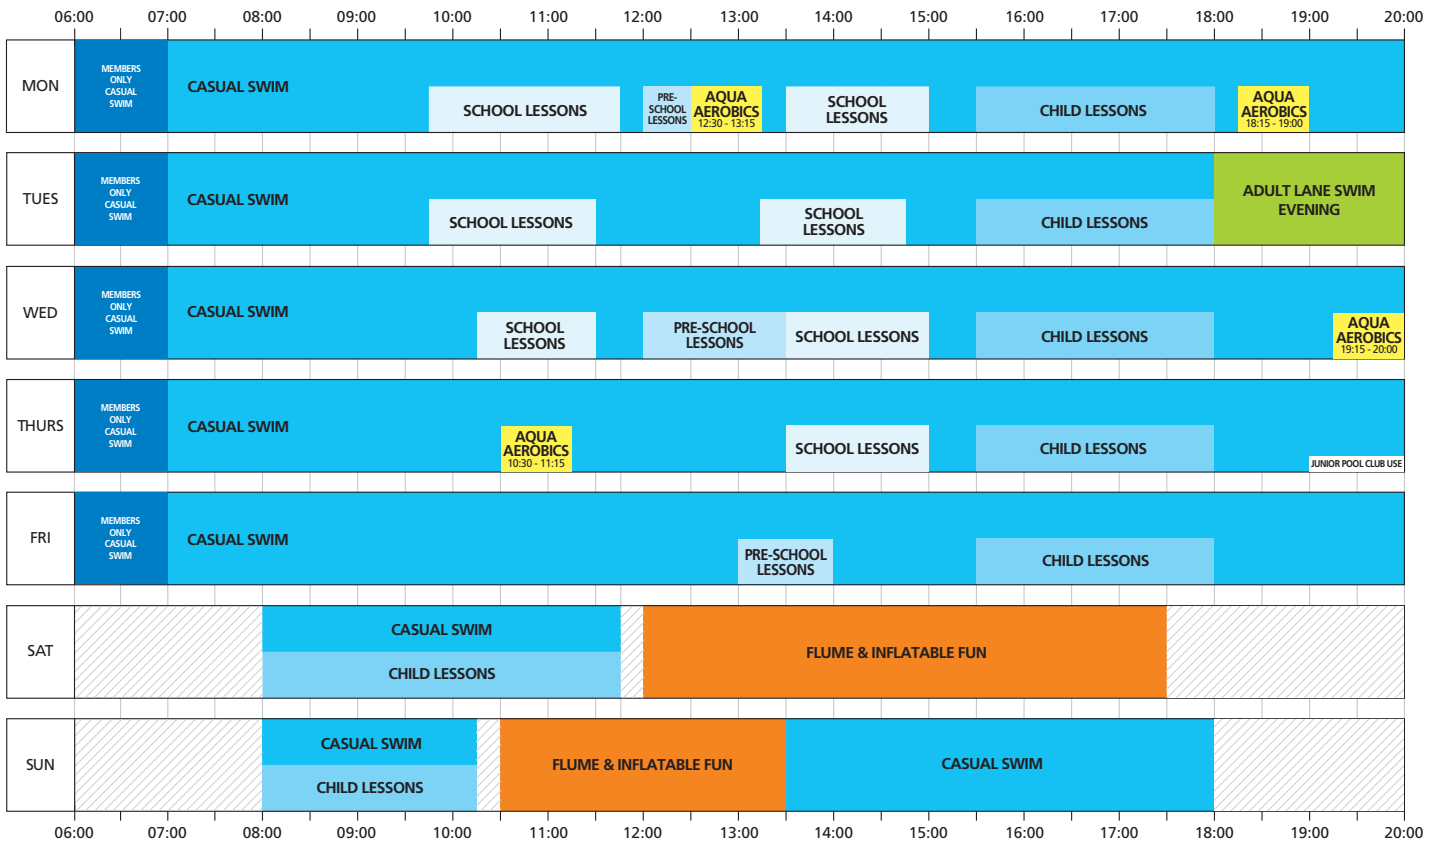

TERM TIME SWIM TIMETABLE

SCHOOL HOLIDAY SWIM TIMETABLE

School, Pre-School & Child Lessons indicates Junior Pool in use. Aqua Aerobics indicates 2 lanes in use. Casual Swim includes lanes subject to availability. All sessions subject to availability and capacity. Aqua Aerobics is not available on Bank Holiday Mondays. Information correct at time of going to print but may be subject to change. Pool closed