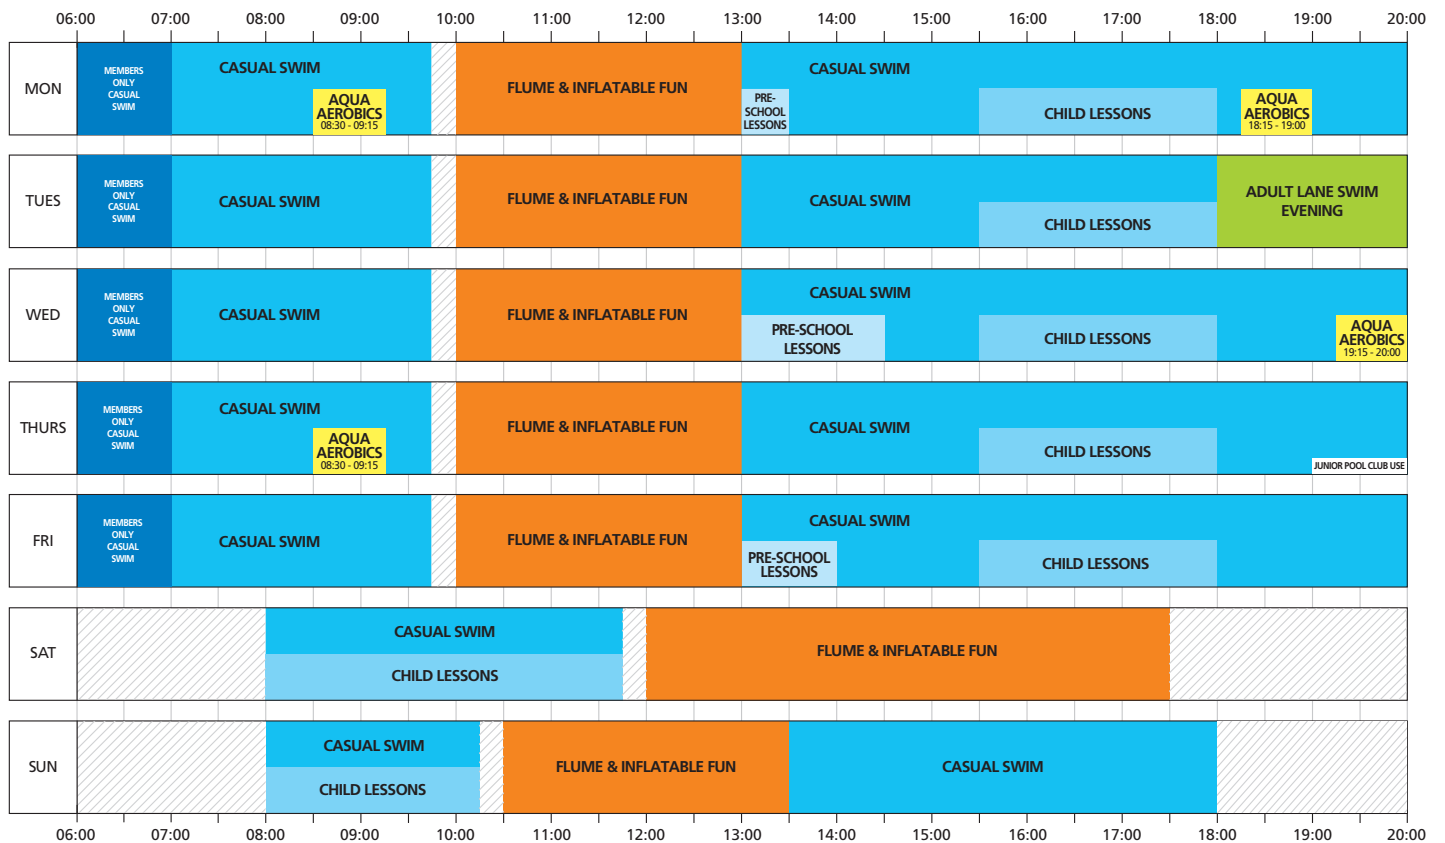

TERM TIME SWIM TIMETABLE

SCHOOL HOLIDAY SWIM TIMETABLE

School, Pre-School & Child Lessons indicates Junior Pool in use. Aqua Aerobics indicates 2 lanes in use. Casual Swim includes lanes subject to availability. All sessions subject to availability and capacity. Aqua Aerobics is not available on Bank Holiday Mondays. Information correct at time of going to print but may be subject to change. Pool closed